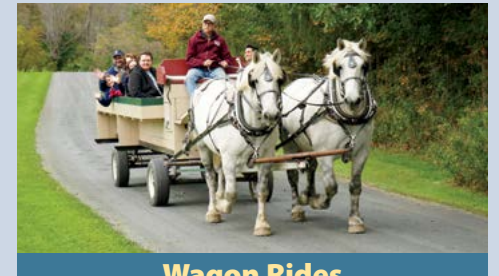

**A Vermont Quilt Sampler**  
Exhibition JUNE 29–SEPT 2

**4th on the Farm**  
JULY 4

**Sunflower House**  
AUG – SEPT

**Antique Tractor Day**  
AUG 4

**Garden Day**  
AUG 17

**Harvest Celebration**  
OCT 12 & 13

**A Family Halloween**  
OCT 27

**Wagon Rides**  
Enjoy a picturesque wagon ride through the pastures.  
Public and private available on select days.

▪ ADULT PROGRAMS ▪

**MOOS & BREWS & COCKTAILS TOO!**

**VOLUNTEER**

**A FAMILY THANKSGIVING**  
NOV 29-DEC 1

**CHRISTMAS AT THE FARM**  
DEC Weekends & Daily  
DEC 21-JAN 5, Closed DEC 24 & 25  
**WASSAIL WEEKEND**  
DEC 13-15

**MAGIC OF MAPLE**  
FEB 15-23

**HORSE-DRAWN SLEIGH RIDES**  
DEC-MARCH  
Old-fashioned fun. Public and private available, conditions permitting.